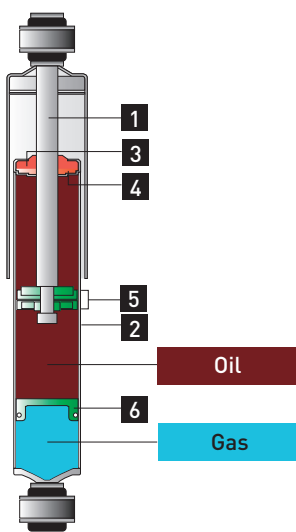

1	>>> Piston Rod
2	>>> Cylinder
3	>>> Seal (Oil Seal)
4	>>> Rubber Cushion
5	>>> Piston Valve Unit
6	>>> Floating Diving Piston