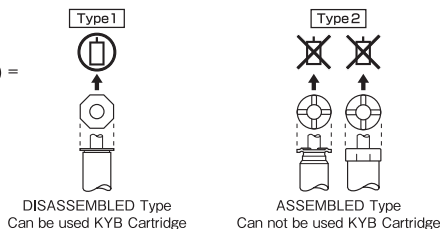

◆ In preparation ▼ While stocks last DAIHATSU

YEAR	MODEL	R • L	FRONT				R • L	REAR			
			K Y B No.		O. E. M. No.	K Y B No.		O. E. M. No.			
			OIL	GAS		OIL			GAS		
●HIJET											
	PERODUA RUSA				4851087Z06 4852087Z05		443149			○ ○	4853087Z03

Note :
(Front)
O.E.M. NO. with Mark ★1) =

Must be identified if Disassembled type or Assembled type before order according to above drawings.

◆ In preparation ▼ While stocks last DAIHATSU

YEAR	MODEL	R • L	FRONT				R • L	REAR			
			K Y B No.		O. E. M. No.	K Y B No.		O. E. M. No.			
			OIL	GAS		OIL			GAS		
●HILINE											
62~68	F100, 108				41216331		443151 343339 553096			○ T	41216431
62~68	F100V				41216331		443357 343375 553095			○ T	41236431
62~70	F110, 118		443242		⊥ ⊕	42516331	443151 343339 553096			○ T	42516431
64~70	V200		444025	344063 553058	○ ○	42216331 56156331					
70/10~77/08	DV20		444025		○ ○	5103633100					

●MATERIA/COO											
06/10~	ALL	R	338015	⊕	48510B1090 48510B1091 48510B1092 48510B1100 48510B1101 48510B1102 48510B1112 48510B1122		343406			⊕ ⊕	48531B1110 48531B1111 48531B1112 48531B1113 48531B1120 48531B1121 48531B1122 48531B1123
		L	338016	⊕	48520B1010 48520B1012 48520B1020 48520B1022 48520B1032 48520B1042 48520B1101						

●MOVE											
95/08~	L601	R	333248	⊕	4851087281 4851087282 4851087289 4851087290 4851087298		442034 342021			⊕ ⊕	4853187285 4853187286 4853187294
		L	333249	⊕	4852087281 4852087282 4852087289 4852087290 4852087298						

●ROCKY/WILD CAT/FOUR TRACK											
84/04~93/04	F70, F75		343186 553113	⊥ ○	4851087606 4851087608 4851087680 4851087682 4851187680 9996301256257		343186 553113			⊥ ○	4853087607 4853087609 4853087612 4853087680 4853087682 4853187607 9996302256257
84/08~93/04	F77, F87 (Pick Up)		343186 553113	⊥ ○	4851087606 4851087608 4851087680 4851087682 4851187680		443151 343339 553096			○ T	4853087605
93/05~	F73, F78		344257 554089	⊥ ⊕	4851087625		344258 554090			⊥ ⊕	4853087616 4853087627

●SIRION/STORIA											
98/01~00	M100 (1.0, 2WD) chassis No.→M100 - 538945	R	332104	⊕	4851097202 4851097231 4851097240 4851097241 4851097249		442038			⊕ ⊕	4853197201 4853197202 4853197205 4853197206 4853197226
		L	332105	⊕	4851097202 4852097231 4852097240 4852097241 4852097249						
98/01~00	M100 (1.0, 2WD) chassis No.→M100 - 538945	R	332104	⊕	4851097202 4851097231 4851097240 4851097241 4851097249		342022			⊕ ⊕	4853197227 4853197231 4853197236 4853197238
		L	332105	⊕	4851097202 4852097231 4852097240 4852097241 4852097249						
00~	M100 (1.0, 2WD) chassis No. M100 - 538946 → M101 (1.3, 2WD)	R	332110	⊕	4851097422 4851097424 4851097428		342022			⊕ ⊕	4853197235 4853197403 4853197409 4853197410
		L	332111	⊕	4851097422 4852097424 4852097428						

⊥ Upper stem
⊕ Eying with crosspin

T Lower stem
⊗ Special mounting

○ Eying
⊔ Cartridge

⊕ Eying with steel bushing
⊕ Sealed strut