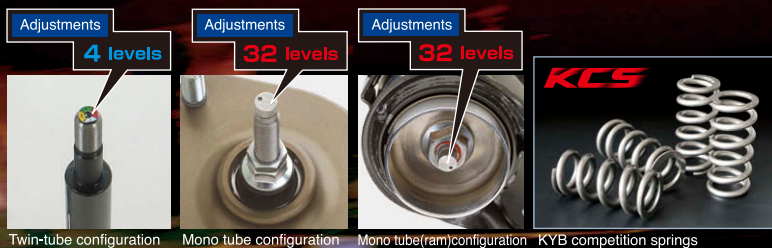

Spec TR
Full-Length type