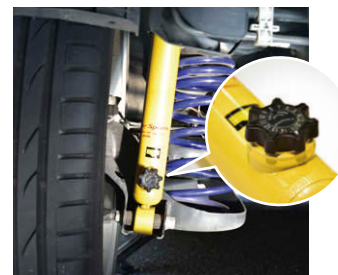

Lowering Coil Spring for Optimal Combination

Lowering coil spring for optimal combination KYB also offers lowering springs designed specifically and confidently for Lower Sports to meet the needs of drivers who want to install the kind of lowering coil spring that will work best with the shock absorbers they've installed themselves for, optimal suspension performance.