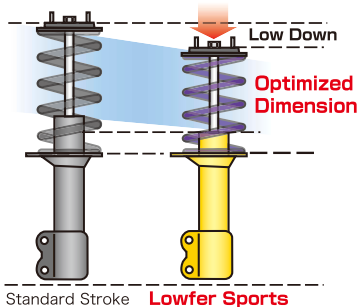

The New SR also provides the same stroke as your car's original suspension to expand your capacity to drive over irregular terrain. (Bump and rebound strokes are especially important when driving over irregular terrain.)

Comfortable ride with Lower suspension. Installing a lowering spring results in a lower ride height than with a standard spring. But installing a short-stroke shock absorber means the stroke will be nearly the same as the original shock absorber.