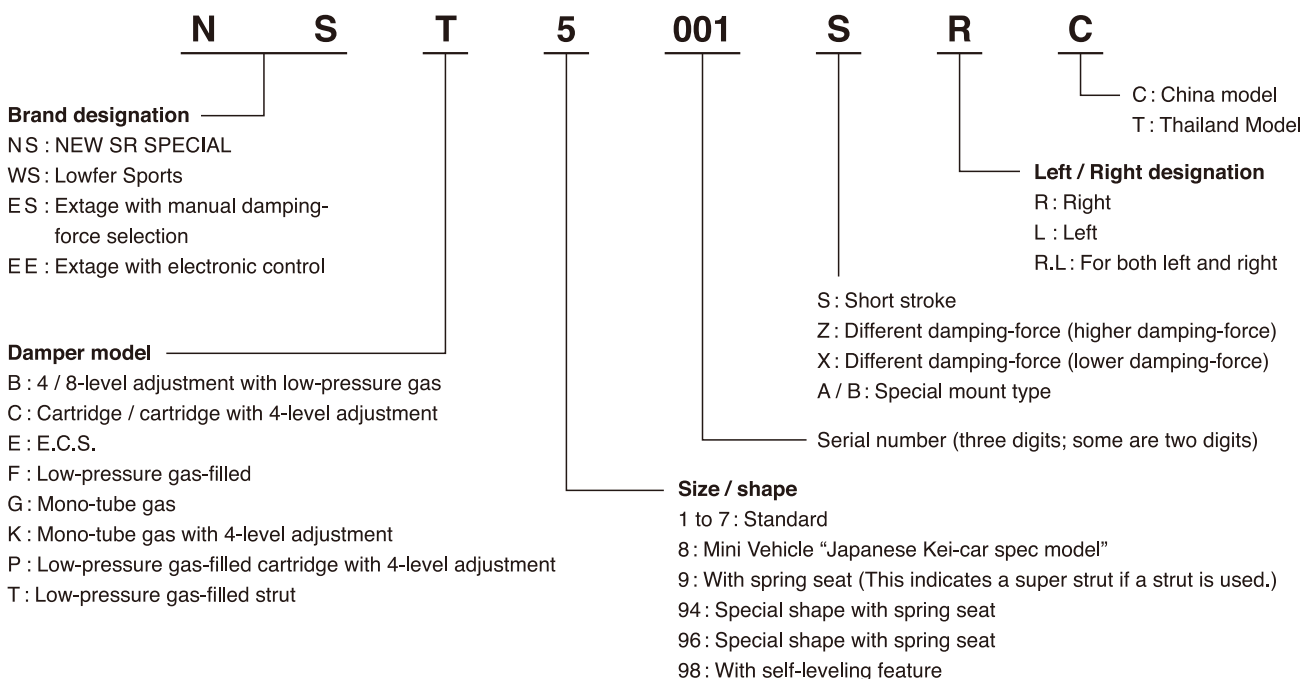

Model Number Chart by Car Type

⚠ As for special features (i.e. lower ride height), if no relevant comment is provided, no such feature is provided.

MODEL/YEAR	Grade	Front		NEW SR Special	Lowfer Sports	Extage	Real Sports Rear Damper
		---	---				
■ VITZ							
NCP10	2 (CL.A. U), 4 (2NZFE (1.3L)), 7 (3Door, 5Door), 11 (FF)	F	NST5206RL	WST5206RL			
99/1 ~		R	NSF2051	WSF2051			
NCP10	2 (RS), 4 (2NZFE (1.3L)), 7 (3Door, 5Door), 11 (FF),	F	NST5206RL	WST5206RL			MR-NCP13
00/6 ~		R	NSF2051	WSF2051			

● Mention of Electronically Controlled Shock Absorber

If the shock absorber has a special electronic control feature, it will be mentioned in the "Model" column. Please note that, if there is no mention of it in the column, the electronically controlled shock absorber is not used in the car.

1. 1 (name), 2 (grade), 3 (engine type), 4 (engine model),
2. 5 (exterior design), 6 (body style), 7 (door),
3. 8 (passenger capacity), 9 (cargo capacity), 10 (tire),
4. 11 (drive), 12 (note), 13 (area)

* For Vitz, it will be as follows: Grade (Classic), engine model (2NZFE), number of doors (3-door/5-door).

* Before replacing a cartridge, confirm whether the strut can be disassembled from the car in which it is installed. Please note that the cartridge cannot be installed in a car containing a strut that cannot be disassembled.

Outline of Model Number System