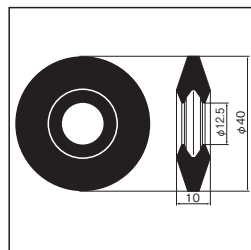

①Pillow Upper Mount for Strut:Adjustable for SA:Non-Adjustable

②Pillow Upper Mount for Compact Car:Non-adjustable

③Helper Seat (φ65)

④Helper Spring (1.9kgf/mm)
⑤Helper Spring (0.5kgf/mm)

⑥Dial Attachment

⑦Control Wire (140mm)
⑧Control Wire (240mm)