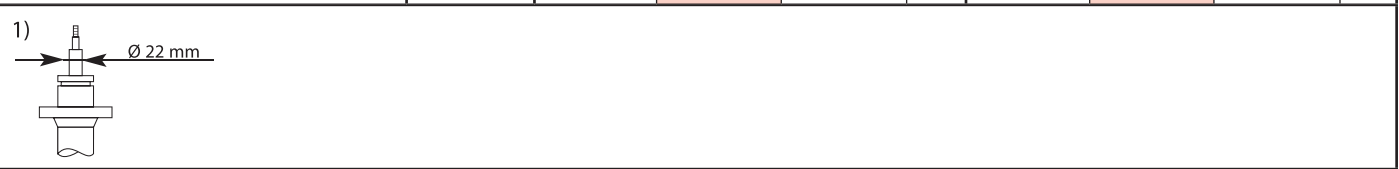

MODEL FAHRZEUG MODELE	YEAR JAHR ANNEE	FRONT/VORNE/AVANT				REAR/HINTEN/ARRIERE			
		PREMIUM Twin-tube Oil	EXCEL-G Twin-tube Gas	GAS-A-JUST Mono-tube Gas		PREMIUM Twin-tube Oil	EXCEL-G Twin-tube Gas	GAS-A-JUST Mono-tube Gas	

Mitsubishi Commercial (J)

Space Gear, L 400

 2.0, 2.4, 2.5 DT (PA3V/5V, PB3V/5V)	12.94 - 6.05	444137		554102		443285		553193	
 2.4, 2.5 DT (PD4W, PD5W)	12.94 - 6.05	444138		554103		443284		553211	
 2.4, 2.5 DT (PD4V, PD5V)	12.94 - 6.05	444138		554103		443286		553212▼	

Moskwitch (RUS)

2141

2141	87 -		365800¹⁾				344277