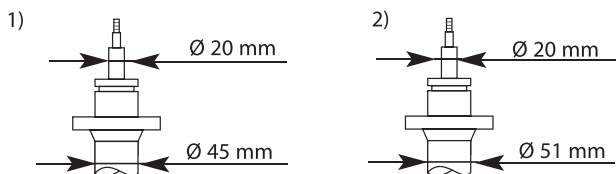

BMW

MODEL FAHRZEUG MODELE	YEAR JAHR ANNEE	FRONT/VORNE/AVANT				REAR/HINTEN/ARRIERE			
		PREMIUM Twin-tube Oil	EXCEL-G Twin-tube Gas	GAS-A-JUST Mono-tube Gas		PREMIUM Twin-tube Oil	EXCEL-G Twin-tube Gas	GAS-A-JUST Mono-tube Gas	

BMW (D)

3 Series (E30) Exc. M-Technik sus.

316/316i Sport 318i/318iS Sport 320i Sport 324d Sport	(E30)	82 - 12.90		364021²⁾ 374008²⁾			343184	553124▼ 243019	
			910084 SM1000				SM9000		
320iS, 323i, 324td, 325e, 325i Incl. Sport Exc. (325iX)	(E30)	82 - 12.90		364021²⁾ 374008²⁾			343184	553124▼ 243019	
			910084 SM1000				SM9000		

3 Series (E30) Exc. M-Technik sus.

318i, 320i, 325i Incl. Sport Exc. (325iX)	(E30)	85 - 2.93		364021²⁾ 374008²⁾			343184	553124▼ 243019	
			910084 SM1000				SM9000		

3 Series Touring (E30) Exc. M-Technik sus.

316i, 318i Exc. Sport	(E30)	3.89 - 9.89		363500¹⁾ 373019¹⁾			343184	553124▼ 243019	
			910084 SM1000				SM9000		
316i, 318i Exc. Sport	(E30)	10.89 - 2.94		364021²⁾ 374008²⁾			343184	553124▼ 243019	
			910084 SM1000				SM9000		
316i Sport 318i Sport	(E30)	3.89 - 2.94		364021²⁾ 374008²⁾			343184	553124▼ 243019	
			910084 SM1000				SM9000		
320i, 324td, 325i Incl. Sport Exc. (325iX)	(E30)	88 - 2.94		364021²⁾ 374008²⁾			343184	553124▼ 243019	
			910084 SM1000				SM9000		

3 Series (E30) M-Technik sus. Exc. (325iX), M3

ALL	(E30)	82 - 12.90 85 - 2.93 89 - 2.94		374008²⁾				243019	
				SM1000				SM9000	

3 Series (E30) M3

ALL	(E30)	87 - 91							
				SM1000				SM9000