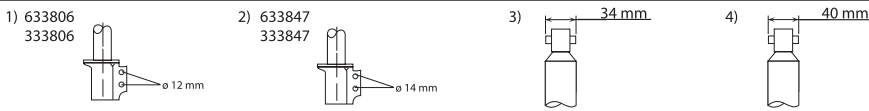

MODEL FAHRZEUG MODELE	YEAR JAHR ANNEE	FRONT/VORNE/AVANT				REAR/HINTEN/ARRIERE			
		PREMIUM Twin-tube Oil	EXCEL-G Twin-tube Gas	GAS-A-JUST Mono-tube Gas		PREMIUM Twin-tube Oil	EXCEL-G Twin-tube Gas	GAS-A-JUST Mono-tube Gas	

Renault Commercial (F)

R 5 (Super 5) Express, Rapide, Extra

(F 40 Series) Exc. Cu + ($\frac{775}{kg}$)	10.85 - 10.96	633806¹⁾ 912020	333806¹⁾ SM1500		441064³⁾	341115³⁾		
(F 40 Series) Cu + ($\frac{775}{kg}$)	10.85 - 10.96	633806¹⁾	333806¹⁾ SM1500				551077⁴⁾	
(F 40 Series) Exc. Cu + ($\frac{775}{kg}$)	10.96 -	633847²⁾	333847²⁾ SM1500		441064³⁾	341115³⁾		
(F 40 Series) Cu + ($\frac{775}{kg}$)	10.96 -	633847²⁾	333847²⁾ SM1500				551077⁴⁾	

Traffic T Series

Exc. (T1**) (T3**) Exc. High-Roof (T4**)	81 - 2.89	635909 L 635908 R			444155			
(T1**, T4**)	81 - 2.89				444156			
Hight-Roof (T42*, T44*, T46*, T4C*) → 25720	81 - 12.82	635909 L 635908 R			444155			
Hight-Roof (T42*, T44*, T46*, T4C*) 25721 →	1.83 - 2.89				444155			
(T2**, T5**, T6**, T7**, T9**) (TA**, TB**, TE**)	81 - 2.89	635909 L 635908 R			444156			
(T1**, T2**, T3**, T4**) (TG**, TH**, TJ**)	3.89 - 8.01	635909 L 635908 R			444155			
(T7**) (TB**, TH**, TM**)	3.89 - 8.01	635909 L 635908 R			444156			
(T5**)	3.89 - 8.01	635909 L 635908 R			444155¹⁾ 444156²⁾			
(TC**)	3.89 - 8.01	635909 L 635908 R