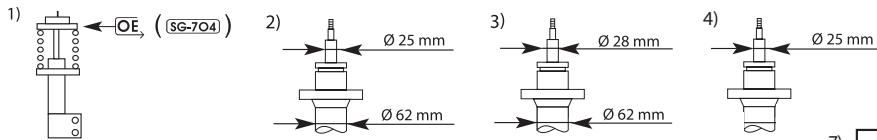

MODEL FAHRZEUG MODELE	YEAR JAHR ANNEE	FRONT/VORNE/AVANT				REAR/HINTEN/ARRIERE			
		PREMIUM Twin-tube Oil	EXCEL-G Twin-tube Gas	GAS-A-JUST Mono-tube Gas		PREMIUM Twin-tube Oil	EXCEL-G Twin-tube Gas	GAS-A-JUST Mono-tube Gas	

Fiat Commercial (I)

Ducato

10Q Incl. Exc. H/D, Camping Car	(230)	94 - 12.01	635806²⁾ 915808 ▼ 910091	MB1905 SM1920⁷⁾ SM1921⁷⁾ (SG-704) ¹⁾		344283		
14Q Incl. Exc. H/D, Camping Car	(230)	94 - 12.01	635806²⁾ 915808 ▼ 910091	MB1905 SM1920⁷⁾ SM1921⁷⁾ (SG-704) ¹⁾		344284		
18Q Incl. Exc. H/D, Camping Car	(230)	94 - 12.01	635807³⁾ 910096	MB1905 SM1920⁷⁾ SM1921⁷⁾ (SG-704) ¹⁾		345021		
18Q Camping Car Grand Export Exc. H/D	(230)	94 - 12.01	635807³⁾ 910096	MB1905 SM1920⁷⁾ SM1921⁷⁾ (SG-704) ¹⁾				
  Exc. H/D ⊕ Cars built in Russia	(244)	1.02 - 6.06 1.02 - 2.11	635806²⁾ 910091	MB1905 SM1926 L⁸⁾ SM1927 R⁸⁾		344283		
  Exc. H/D ⊕ Cars built in Russia	(244)	1.02 - 6.06 1.02 - 2.11	635807³⁾ 910096	MB1905 SM1926 L⁸⁾ SM1927 R⁸⁾		345041		
 Incl. H/D, , , Camping Car Exc.	(250)	4.06 -	910159	335827⁴⁾ MB1905 SM1926 L⁸⁾ SM1927 R⁸⁾		345700⁵⁾ 345701⁶⁾		

5) 345700 : OE p/n = 1355822080, 1362579080, 1357402080, 1362557080, 1355826080, 1362551080, 1356966080, 1362578080
6) 345701 : OE p/n = 1355821080, 1362548080, 1356967080, 1362546080, 1355827080, 1362547080, 1355824080, 1362549080, 1368970080, 1355829080, 1362577080, 1368970080

5616154	5616154
SM1920 L	SM1921 L
SM1921 R	SM1920 R

8) → 2.14

Fiorino Qubo , Fiorino

 ⊖ ABS	(146)	93 -	631601			341324		
 ⊕ ABS	(146)	93 -	631601			341324